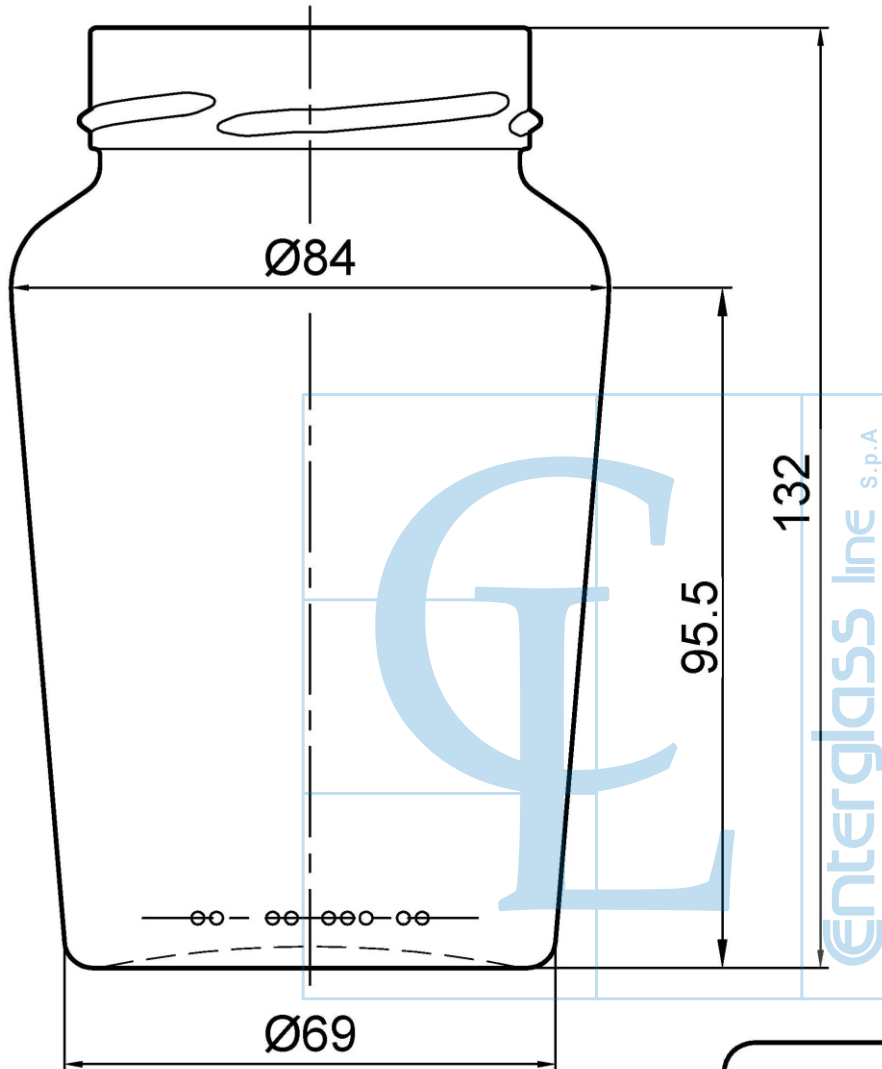

VASO 470ML
3.83-III-4-66-470

-  Capacity: **470ml**
-  Weight: **245g**
-  Height: **132mm**
-  Diameter: **84mm**
-  Finish: **TO-66 (DEEP)**
-  Pallet: **1200x1000x2308mm**
-  Quantity: **2816pcs**
-  Weight of: **735kg**
pallet